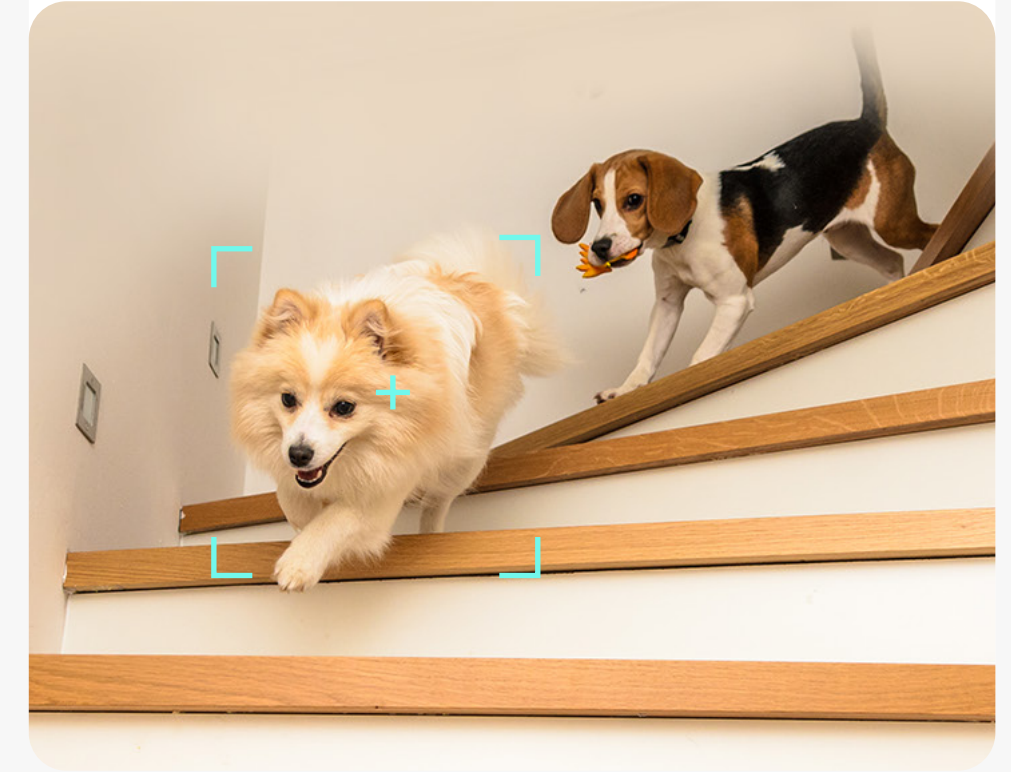

Dual lenses. More than double clarity.

The C7 Dual uses a 2K+ lens that fixes on the important area, and another 2K+ lens that rotates to proactively render the whole picture. It makes the best use of them to clearly present details and panoramic views together for a busy homeowner to comprehend.

Dual lenses. More than double smartness.

When a person enters the detection zone of the fixed lens, the PT lens will automatically rotate to the same viewing angle to capture, lock on, and follow the person in action.

Step 1

The bottom lens detects a moving person

Step 2

The top lens rotates in 360° and follows the moving person

Smarter detection for activities you care about

A lot of activities go on inside your home, but you don't want to get constantly alerted when your curtains flutter in the wind. The C7 Dual is smart enough to notice human and pet activities in particular – all without additional fees to unlock.

 Customizable Voice Notification

FREE No Subscription Required

 AI-Powered Human Shape Detection

 AI-Powered Pet Detection

All-round protection that never sleeps

Say goodbye to blurred video clips at night. With its two 2K+ lenses, the C7 Dual renders crystal-clear pictures even at 8x digital magnification.