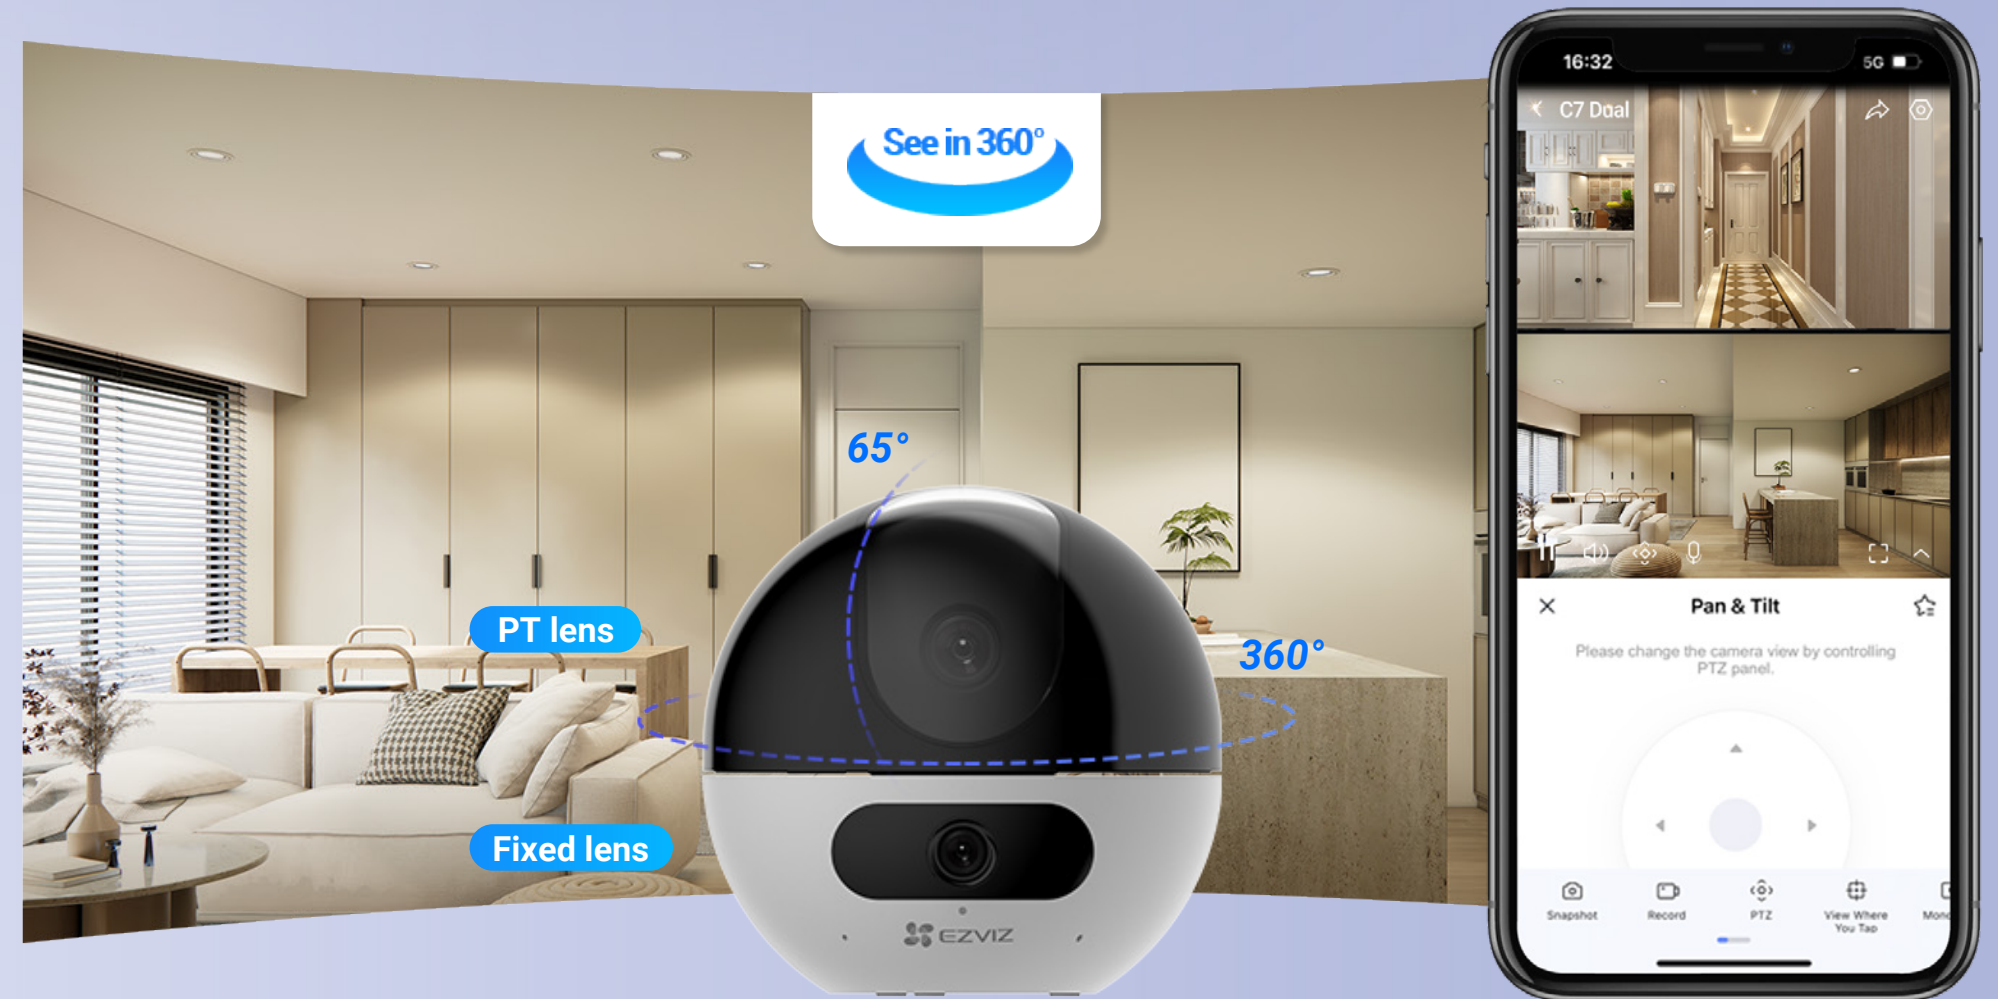

Dual lenses. More than double clarity.

The C7 Dual uses a 2K+ lens that fixes on the important area, and another 2K+ lens that rotates to proactively render the whole picture. It makes the best use of them to clearly present details and panoramic views together for a busy homeowner to comprehend.

• For Homes

• For Stores

2K+
Pan-and-Tilt
Lens

Rotational view
for the whole picture

2K+
Wide-Angle
Lens

Fixed view
for the main area

Dual lenses. More than double vision.

The C7 Dual helps you understand your spacious interior with far less blind spots, while keeping a continuous watch on the key activity area.

Dual lenses. More than double smartness.

When a person enters the detection zone of the fixed lens, the PT lens will automatically rotate to the same viewing angle to capture, lock on, and follow the person in action.

Step 1

The bottom lens detects a moving person

Step 2

The top lens rotates in 360° and follows the moving person

Smarter detection for activities you care about

A lot of activities go on inside your home, but you don't want to get constantly alerted when your curtains flutter in the wind. The C7 Dual is smart enough to notice human and pet activities in particular – all without additional fees to unlock.