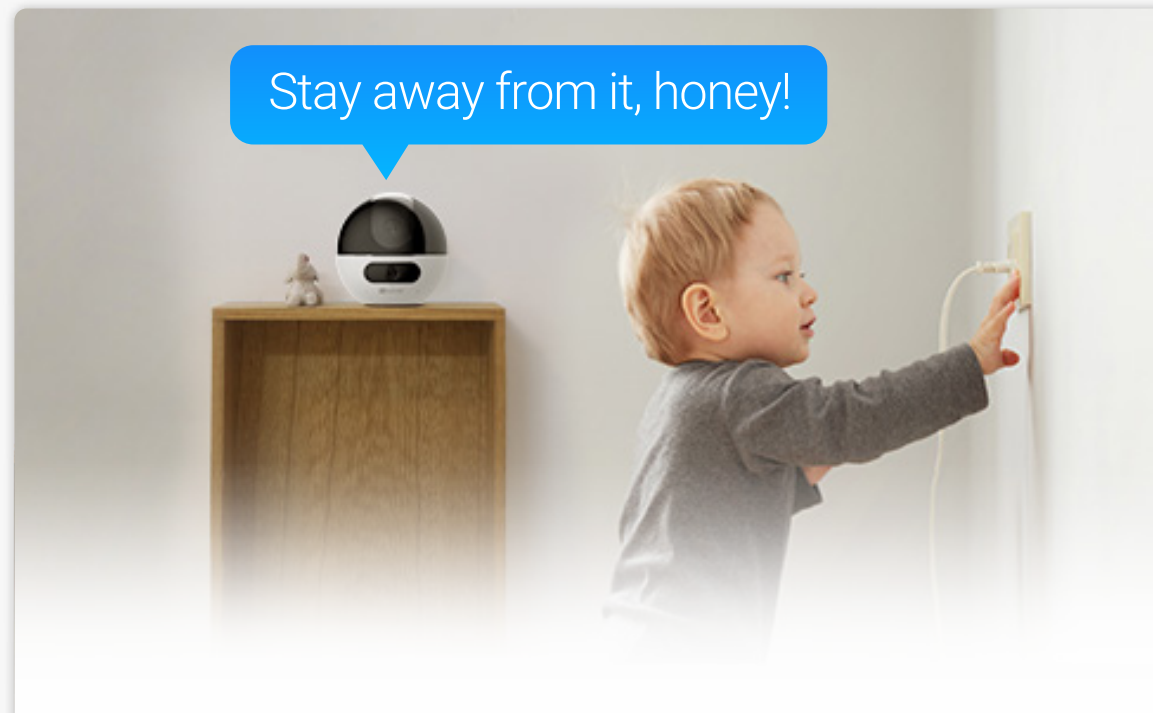

Step 1

The bottom lens detects a moving person

Step 2

The top lens rotates in 360° and follows the moving person

Smarter detection for activities you care about

A lot of activities go on inside your home, but you don't want to get constantly alerted when your curtains flutter in the wind. The C7 Dual is smart enough to notice human and pet activities in particular – all without additional fees to unlock.

 **Spin 360° horizontally**

 **Follow pre-set 4 points**

Multiple ways for easy pairing

With the exclusive Bluetooth configuration, you can effortlessly pair devices and set up even when connectivity is challenging.

Stay in touch with two-way talk

You can easily engage in real-time conversations with your loved ones even from afar. The C7 Dual provides high-quality two-way audio.

Connection for boosted performance

Set up the camera network, either wired or wirelessly. You can connect the camera to either 2.4 or 5 GHz band to ensure a strong Wi-Fi signal.¹

Hands-free control

With integration to your voice assistants, you can pull up the video feed by simply saying "Alexa" or "Hey Google."²

Dual video storage options

Capture and secure important moments or unforgettable memories on a large 512GB microSD card, or by subscribing to the EZVIZ CloudPlay.³