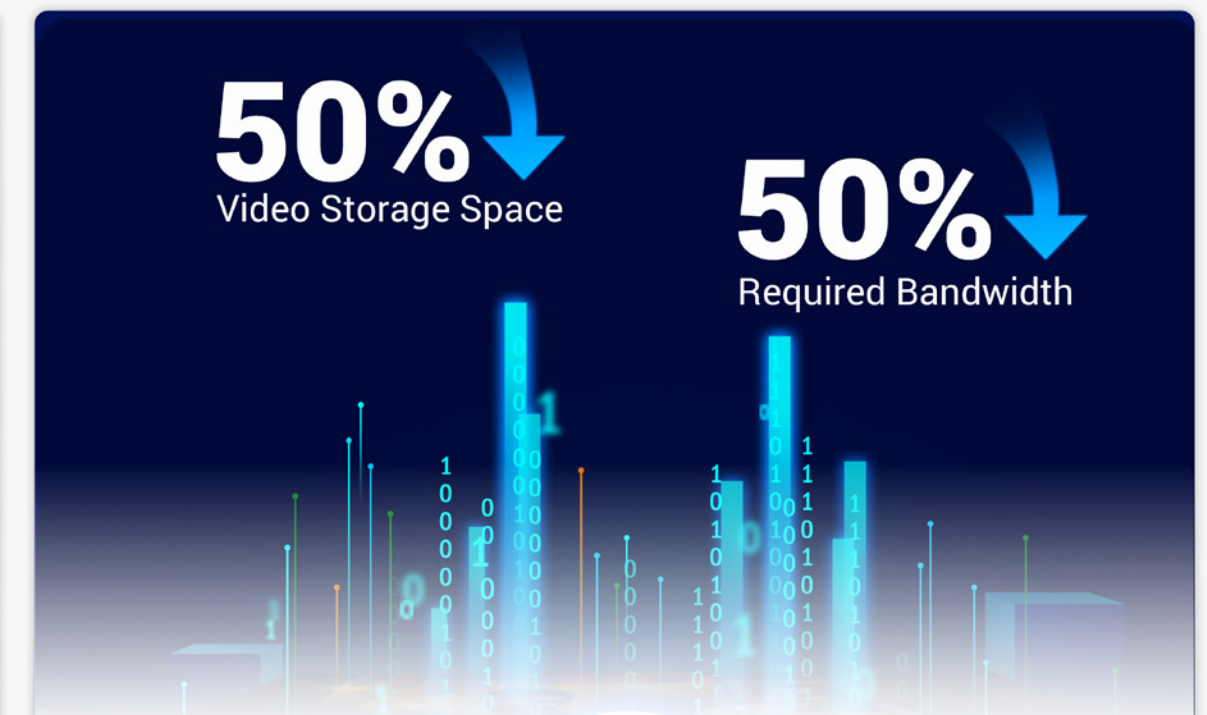

Hands-free control

With integration to your voice assistants, you can pull up the video feed by simply saying "Alexa" or "Hey Google."²

Dual video storage options

Capture and secure important moments or unforgettable memories on a large 512GB microSD card, or by subscribing to the EZVIZ CloudPlay.³