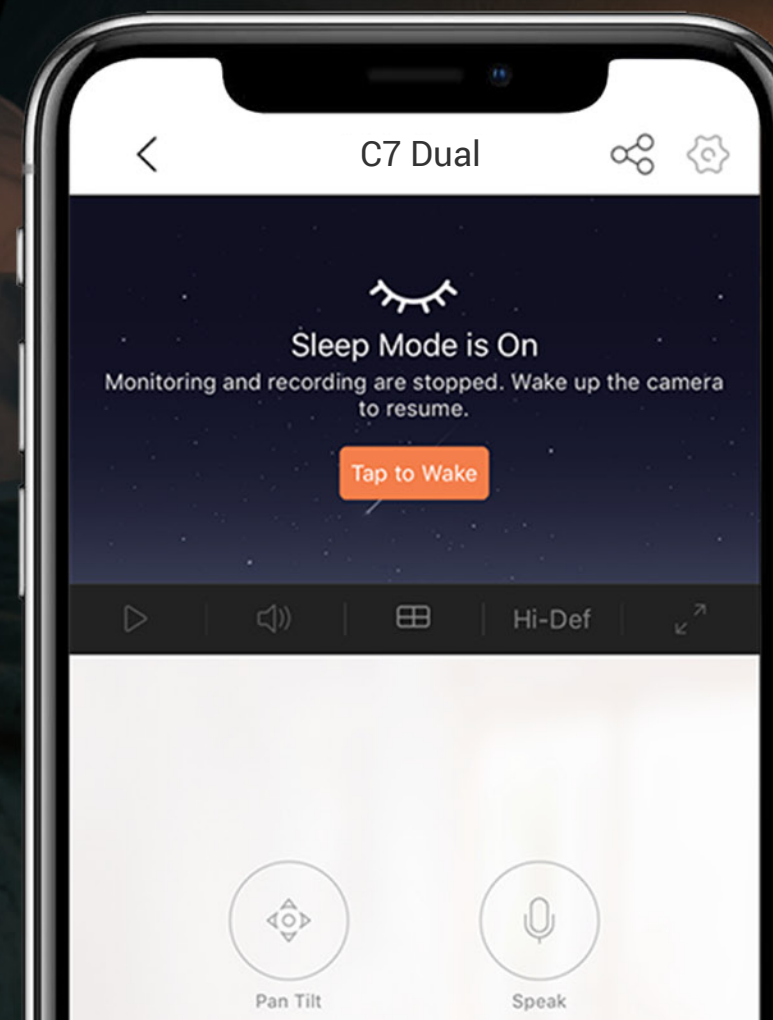

AES-128

Data Encryption

TLS

Data Transmission Encryption

1. 1 You will need to choose the Wi-Fi frequency band during the device setup process. Once the choice is made, you will not be able to change it to another frequency band.
2. 2 Google Assistant is not available in certain language and countries.
3. 3 Local storage cards must be purchased separately. The cloud storage service is only available in certain markets. Please verify availability before making a purchase.
4. 4 Data from EZVIZ Lab's test results under standard conditions. The video compression efficiency will vary with the frequency and complexity of the activity captured, as well as other environmental factors.