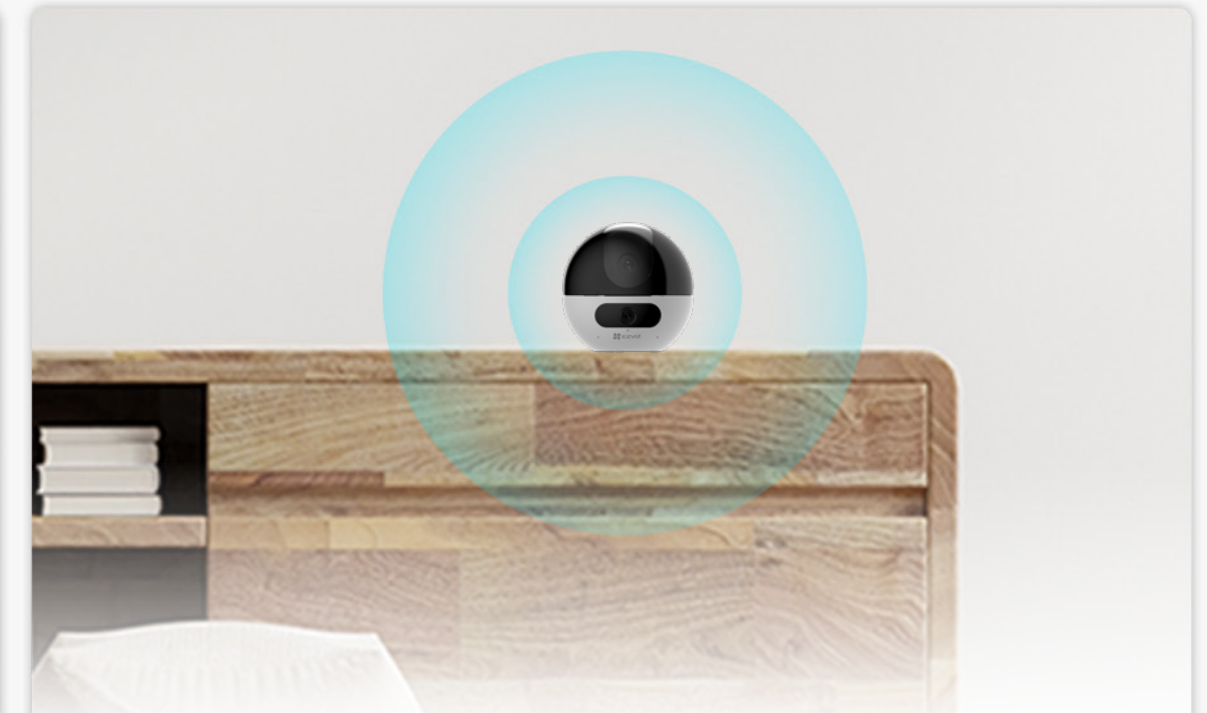

 **Spin 360° horizontally**

 **Follow pre-set 4 points**

Multiple ways for easy pairing

With the exclusive Bluetooth configuration, you can effortlessly pair devices and set up even when connectivity is challenging.

Stay in touch with two-way talk

You can easily engage in real-time conversations with your loved ones even from afar. The C7 Dual provides high-quality two-way audio.

Connection for boosted performance

Set up the camera network, either wired or wirelessly. You can connect the camera to either 2.4 or 5 GHz band to ensure a strong Wi-Fi signal.¹

Hands-free control

With integration to your voice assistants, you can pull up the video feed by simply saying "Alexa" or "Hey Google."²

Dual video storage options

Capture and secure important moments or unforgettable memories on a large 512GB microSD card, or by subscribing to the EZVIZ CloudPlay.³