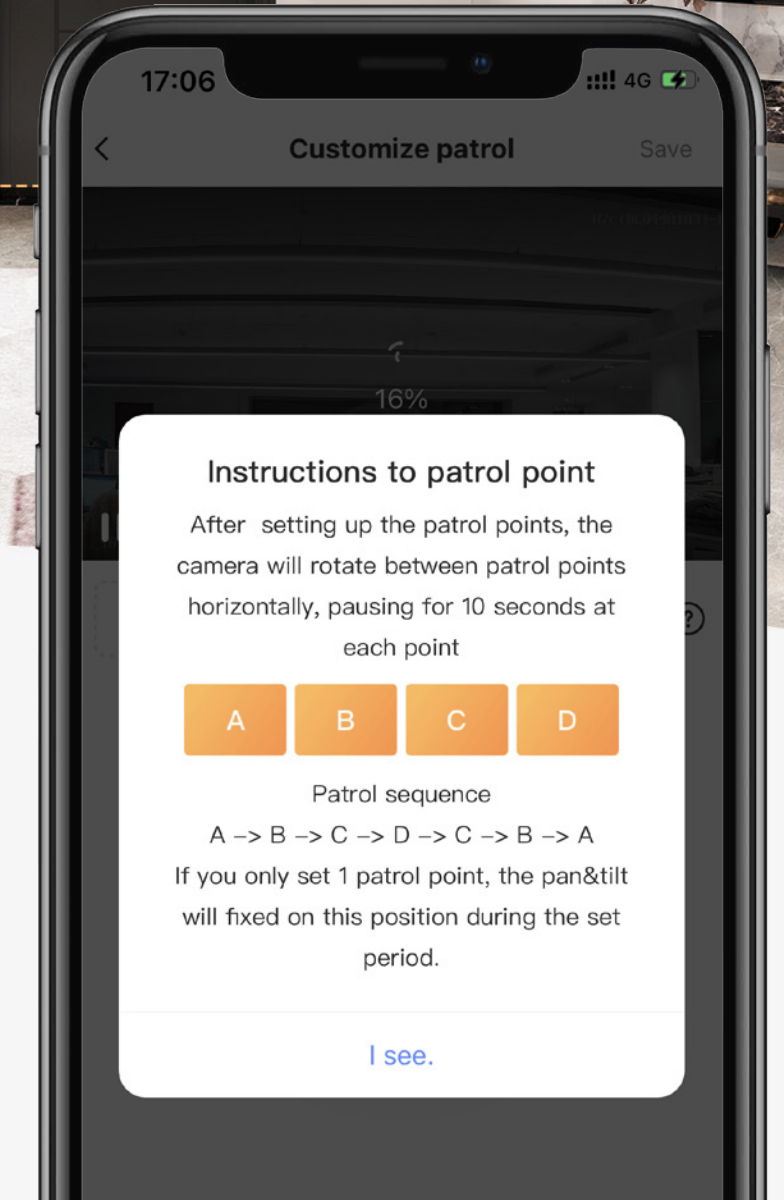

Hands-free and worry-free, with customized auto patrols

On set time intervals, the PT lens can automatically complete check-ups to eliminate blind spots. You can customize patrol routes flexibly for tailored focuses, or simply ask it to complete a full-circle horizontal spin.

Spin 360° horizontally

Follow pre-set 4 points